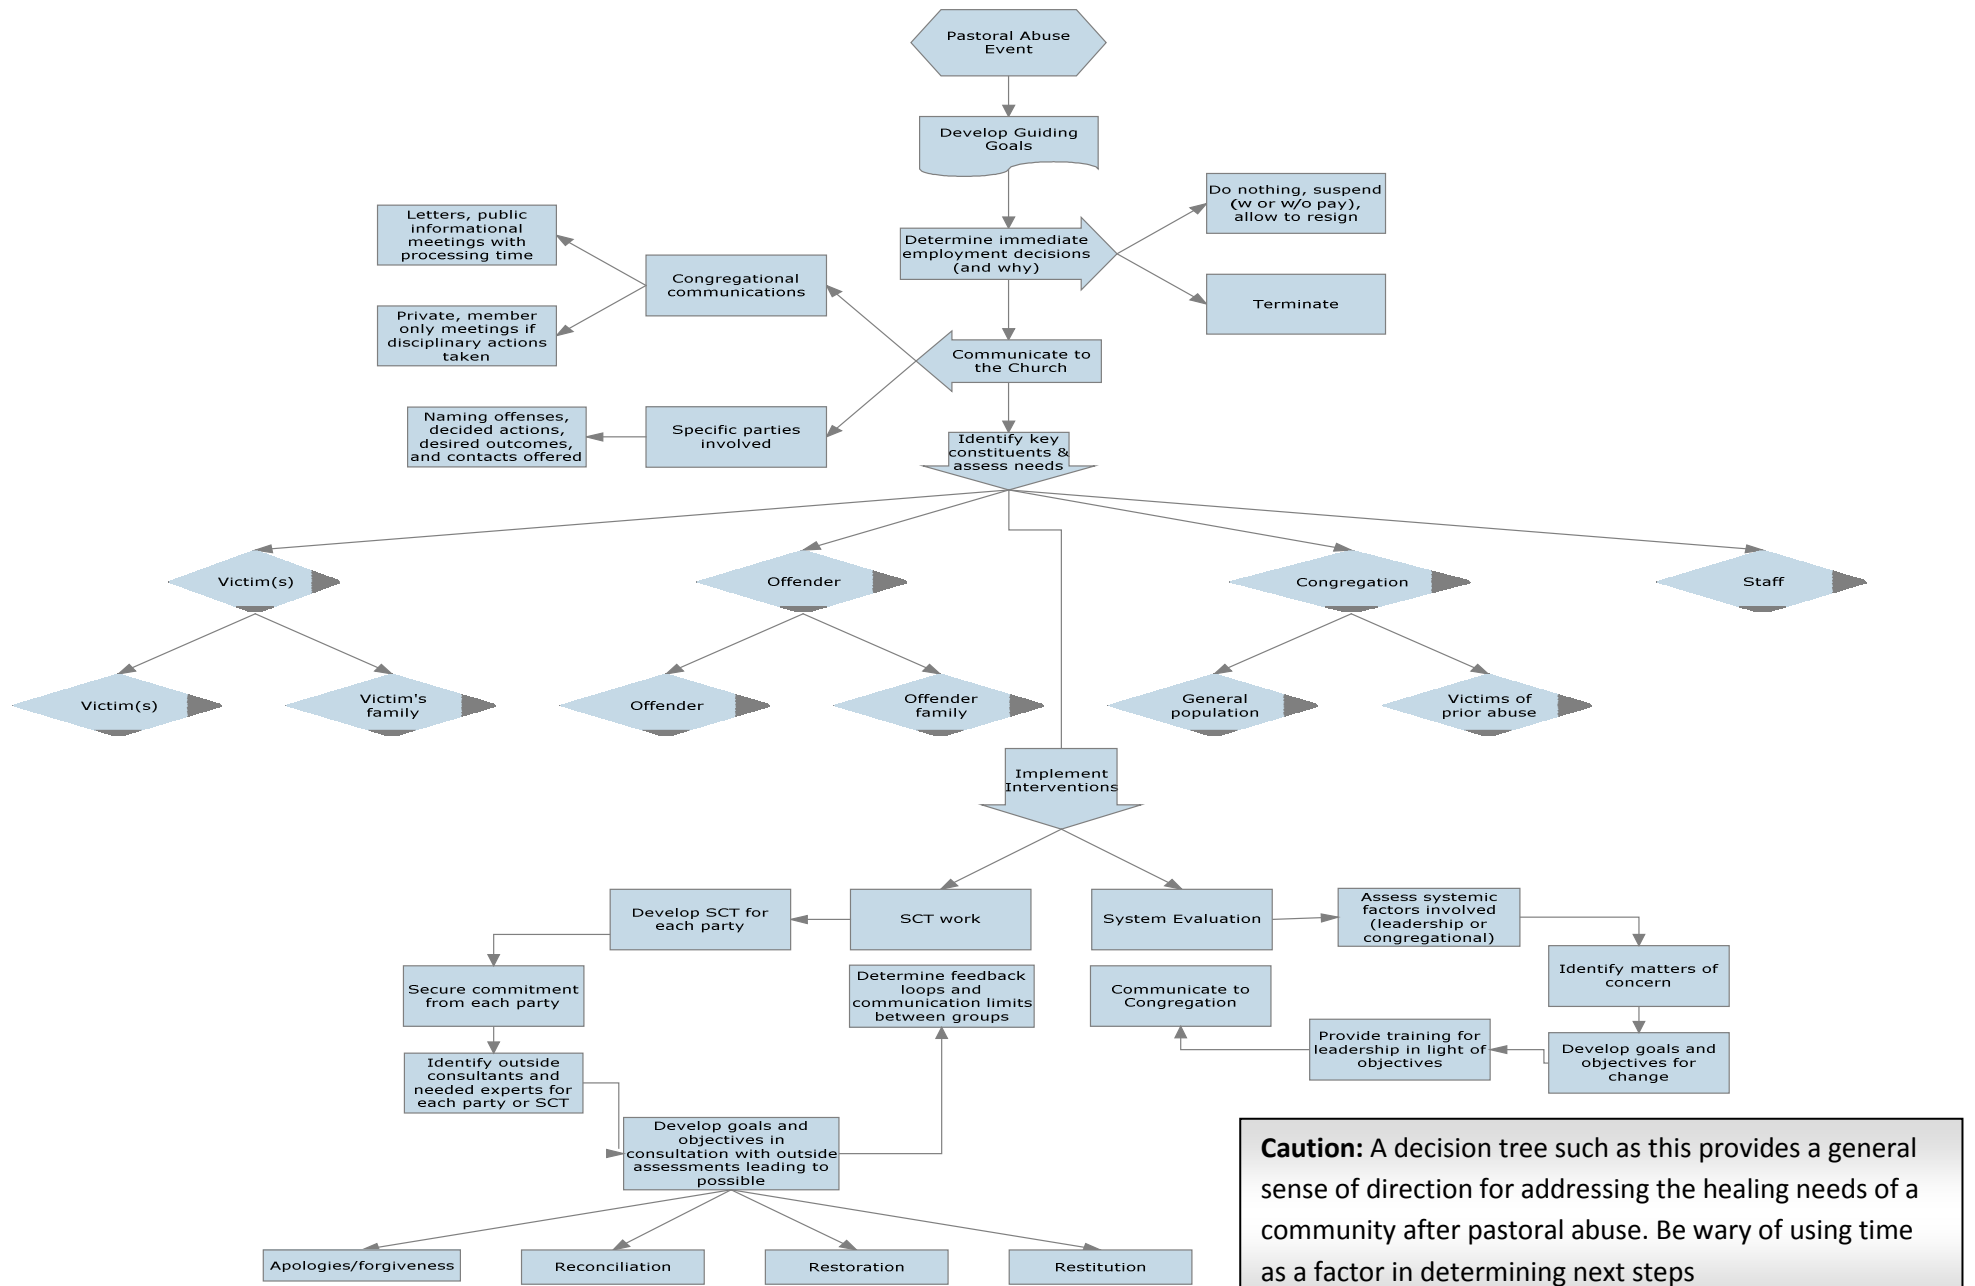

# Pastoral Abuse Response Decision Tree

**Caution:** A decision tree such as this provides a general sense of direction for addressing the healing needs of a community after pastoral abuse. Be wary of using time as a factor in determining next steps